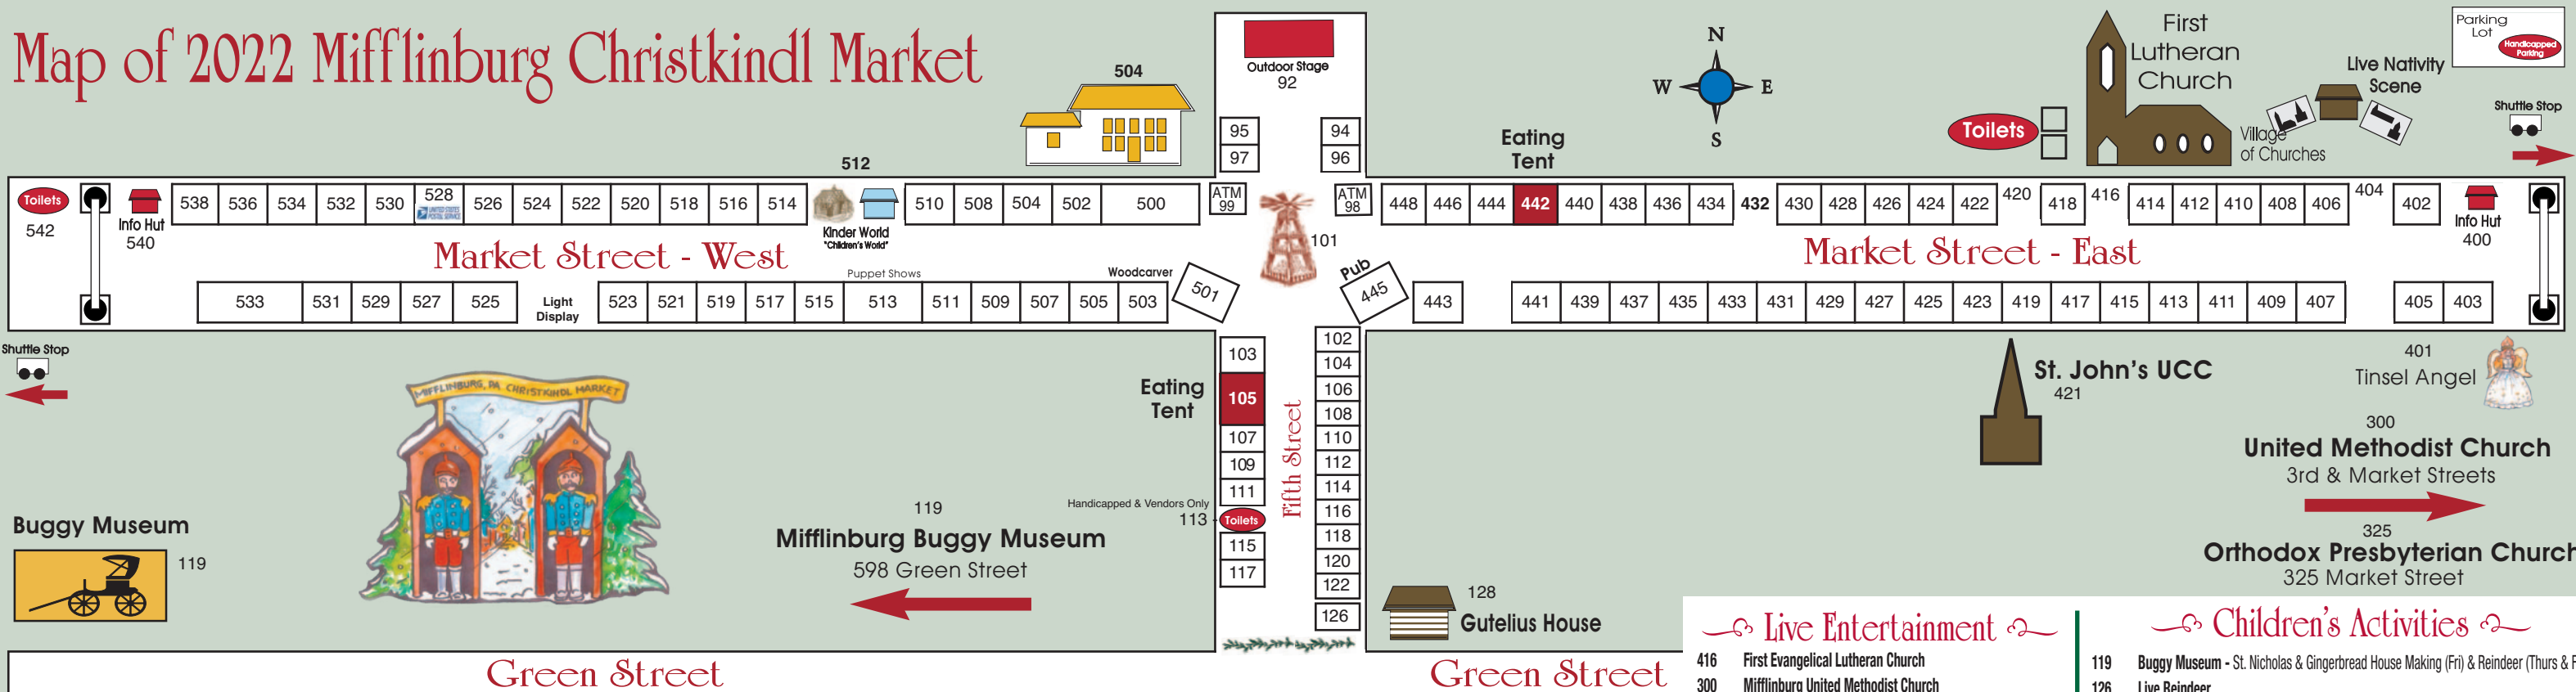

Map of 2022 Mifflinburg Christkindl Market

Craft Vendors

- 408 **Aucker's Apiary**- Honey, Bees Wax Candles, Ornaments, Stick Candy, Soap, Jelly, Brooms, Herbs & Spices
- 413 **Back to Classic Designs**- Cameo & Victorian Jewelry
- 411 **Bower Glassworks**- Glass Pendants, Wine Toppers, Ornaments, Beads
- 423 **Brenda's Crafts**- Scherenschnitte Paper-Cut Designs
- 108 **C & K Unique Creations**- Porcelain Head Old World Santas, Glass Globes, Santas, Gnomes, Stockings, Grapevine Wreaths
- 117 **Caz Russell Wood Carvings**- Decoys, Shorebirds, Water Birds, Geese, Fish
- 434 **Chester P. Basil's Handcrafted Wooden Spoons**- Cherry Wood Spoons, Spreaders, Ladles, Spatulas, Etc., Cutting & Serving Boards
- 501 **Christkindl Corner German Imports**- Pewter Ornaments, Pyramids, Nutcrackers, Smokers, Candle Arches
- 430 **Cinnamon Treasures**- Cinnamon Scented Beeswax that has been poured and carved. Many forms are from Traditional German Chocolate Molds.
- 440 **Classy Glass**- Jewelry & Glass Items
- 406 **Dreams of Holidays Past**- Wool Wrapped Trees, Wooden Tree Stands, Belsnickles, Postcard Vignettes, Gourd and Needle Felted Ornaments
- 407 **Dyjak European Crafts**- Wooden Boxes and Carvings, Chess Sets, Amber Jewelry, Ornaments, Hats, & Gloves
- 433 **Frakturs by Donna Selfridge Spangler**- Frakturs, Family Trees, Announcements, Cards, Bookmarkers & Verses
- 104 **Hats by Peach**- Hand-crocheted Hats & Scarves
- 427 **Helpless Moon Fused Glass**- Fused Glass Bowls, Plates, Platters & Ornaments
- 106 **Holly's Handbags Plus**- "American Girl" Doll Clothes, Quilted Handbags, Children's Purses, Totes, Casserole Totes
- 110 **Hosterman Creative**- Photography, Wall Art & Decor, Greeting Cards, Stationery
- 505 **Hotplates by Mac**- Hotplate Trivets, Filled with Botanicals, Grains, Pastas, Shells, Trays, Table Runners, Holders, Coasters, iPad and iPhone Holders
- 438 **Huberhaus Pottery**- Redware Pottery, Traditional Slipware & Sgraffito as well as Modern Interpretation of Bowls, Plates, Platters, Birds, Piggy Banks, Signs, Etc.
- 511 **Illuminate Your Journey**- Illuminating Folding Star Lanterns
- 502 **James F. Byrnes Glassworks**- Flame-worked Blown Glass Ornaments
- 122 **JC Claywork**- Handcrafted Pottery, Steins, Ornaments, and Wire Tree Sculptures.
- 428 **Jesse's Corner Clay**- Polymer Clay Hand Sculpted Birds, Ornaments, Snowmen, Tiles
- 115 **Kathy's Braided Rugs**- Braided Yarn Rugs, Runners, Chair Pads, Trivet, Coaster, & Dogbone Rugs

Food Vendors