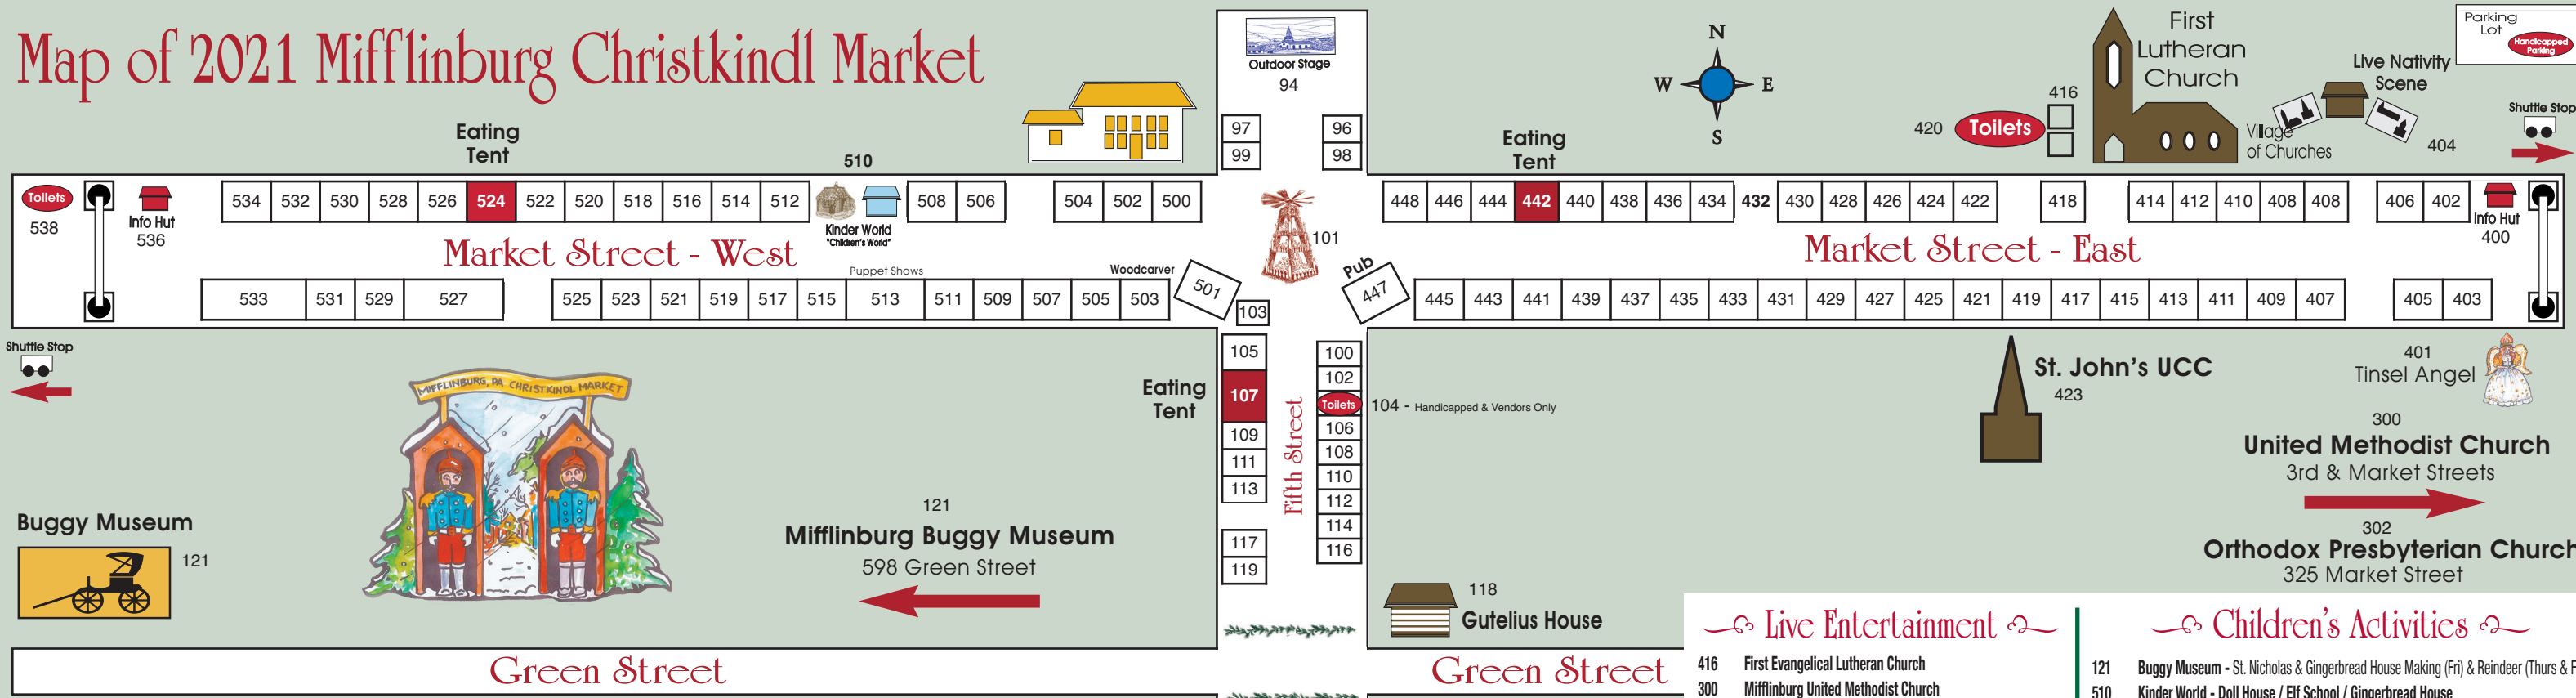

Map of 2021 Mifflinburg Christkindl Market

1. ### Craft Vendors
2. 408 **Aucker's Apiary**- Honey, Bees Wax Candles, Ornaments, Stick Candy, Soap, Jelly, Brooms, Herbs & Spices
   - 415 **Back to Classic Designs**- Cameo & Victorian Jewelry Bower Glassworks- Glass Pendants, Wine Toppers, Ornaments, Beads, Letter Openers
   - 413 **Bower Glassworks**- Glass Pendants, Wine Toppers, Ornaments, Beads
   - 425 **Brenda's Crafts**- Scherenschnitte Paper-Cut Designs
   - 108 **C & K Unique Creations**- Porcelain Head Old World Santas, Glass Globes, Santas, Gnomes, Stockings, Grapevine Wreaths
   - 119 **Caz Russell Wood Carvings**- Decoys, Shorebirds, Water Birds, Geese, Fish
   - 436 **Chester P. Basil's Handcrafted Wooden Spoons**- Cherry Wood Spoons, Spreaders, Ladles, Spatulas, Etc., Cutting & Serving Boards
   - 501 **Christkindl Corner German Imports**- Pewter Ornaments, Pyramids, Nutcrackers, Smokers, Candle Arches
   - 534 **Claire Lorts Designs**- Original Earrings, Necklaces made from Wood & Natural Stones
   - 440 **Classy Glass**- Jewelry & Glass Items
   - 439 **Frakturs by Donna Selfridge Spangler**- Frakturs, Family Trees, Announcements, Cards, Bookmarkers & Verses
   - 102 **Hats by Peach**- Hand-crocheted Hats & Scarves
   - 429 **Helpless Moon Fused Glass**- Fused Glass Bowls, Plates, Platters & Ornaments
   - 106 **Holly's Handbags Plus**- "American Girl" Doll Clothes, Quilted Handbags, Children's Purses, Totes, Casserole Totes
   - 110 **Hosterman Creative**- Photography, Wall Art & Decor, Greeting Cards, Stationery
   - 114 **Hotplates by Mac**- Hotplate Trivets, Filled with Botanicals, Grains, Pastas, Shells, Trays, Table Runners, Holders, Coasters, iPad and iPhone Holders
   - 438 **Huberhaus Pottery**- Redware Pottery, Traditional Slipware & Sgraffito as well as Modern Interpretation of Bowls, Plates, Platters, Birds, Piggy Banks, Signs, Etc.
   - 511 **Illuminate Your Journey**- Illuminating Folding Star Lanterns
   - 502 **James F. Byrnes Glassworks**- Flame-worked Blown Glass Ornaments
   - 428 **Jesse's Corner Clay**- Polymer Clay Hand Sculpted Birds, Ornaments, Snowmen, Tiles
   - 117 **Kathy's Braided Rugs**- Braided Yarn Rugs, Runners, Chair Pads, Trivet, Coaster, & Dogbone Rugs
   - 518 **Kost Knits**- Handmade Norwegian Fingerless Mittens & Gloves, Scarves, Hats, Headbands & Faux Fur Pom-poms
   - 507 **Kylie's Pet Treats**- All-Natural Cat & Dog Treats
   - 409 **Lazy Meadow Alpacas**- Alpaca Products, Socks, Hats, Gloves, Mittens, Scarves, Ponchos, Yarn, Goats Milk Soap & Lotion